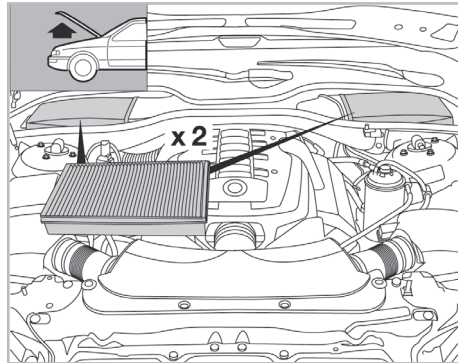

PROTECT

combined with active carbon

FOR
BMW

SERIES 7 (E65) A/C+ (11/01 >)

698857

FH905

CA

WANT TO KNOW MORE?