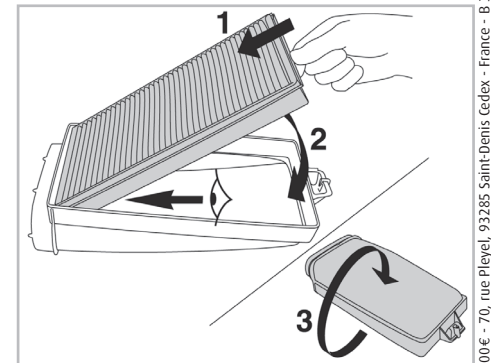

PROTECT

combined with active carbon

FOR
BMW

SERIES 7 (E65) A/C+ (11/01 >)

698857

FH905

CA

WANT TO KNOW MORE?