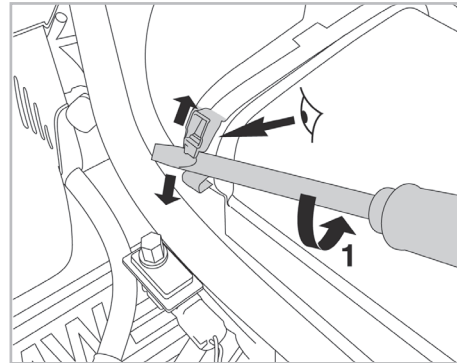

PROTECT

combined with active carbon

FOR
BMW

SERIES 7 (E65) A/C+ (11/01 >)

698857

FH905

CA

WANT TO KNOW MORE?