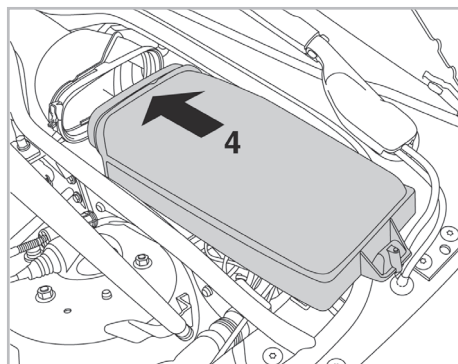

PROTECT

combined with active carbon

FOR
BMW

SERIES 7 (E65) A/C+ (11/01 >)

698857

FH905

CA

WANT TO KNOW MORE?