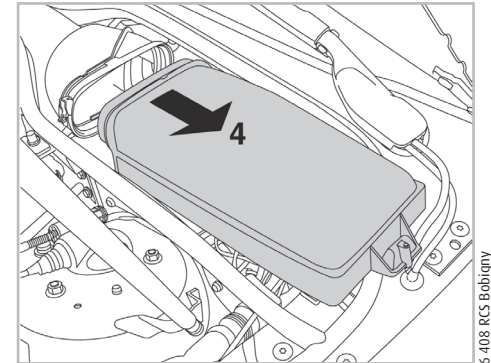

PROTECT

combined with active carbon

FOR
BMW

SERIES 7 (E65) A/C+ (11/01 >)

698857

FH905

CA

WANT TO KNOW MORE?