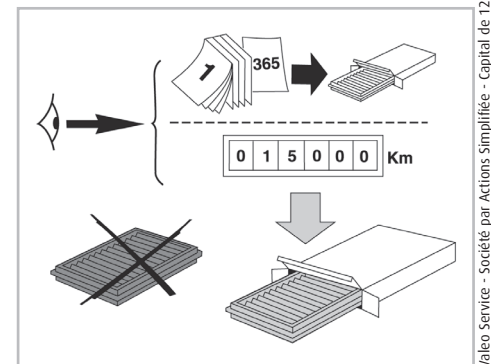

PROTECT

combined with active carbon

FOR
BMW

SERIES 7 (E65) A/C+ (11/01 >)

698857

FH905

CA

WANT TO KNOW MORE?