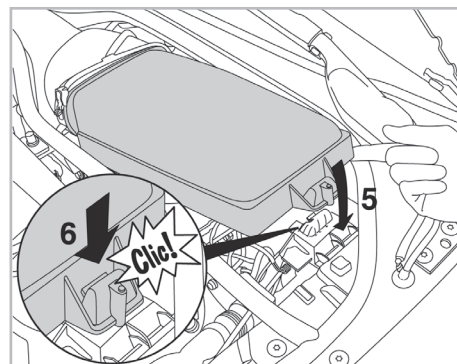

PROTECT

combined with active carbon

FOR
BMW

SERIES 7 (E65) A/C+ (11/01 >)

698857

FH905

CA

WANT TO KNOW MORE?