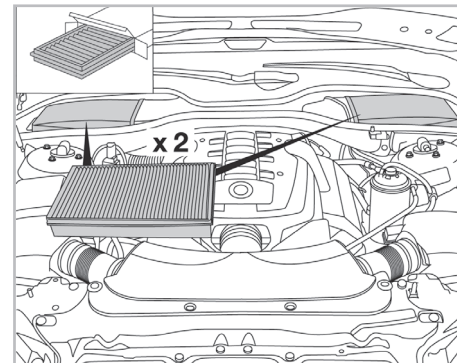

PROTECT

combined with active carbon

FOR
BMW

SERIES 7 (E65) A/C+ (11/01 >)

698857

FH905

CA

WANT TO KNOW MORE?