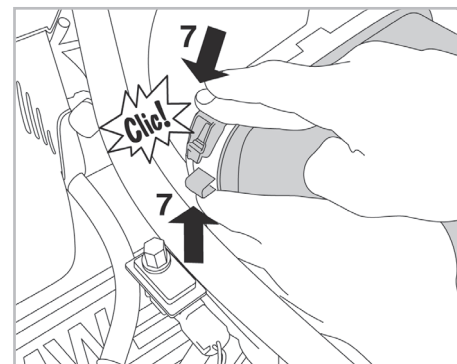

PROTECT

combined with active carbon

FOR
BMW

SERIES 7 (E65) A/C+ (11/01 >)

698857

FH905

CA

WANT TO KNOW MORE?