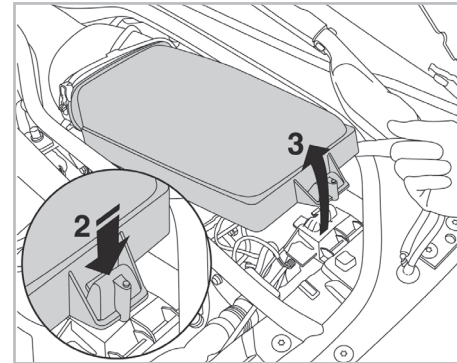

PROTECT

combined with active carbon

FOR
BMW

SERIES 7 (E65) A/C+ (11/01 >)

698857

FH905

CA

WANT TO KNOW MORE?