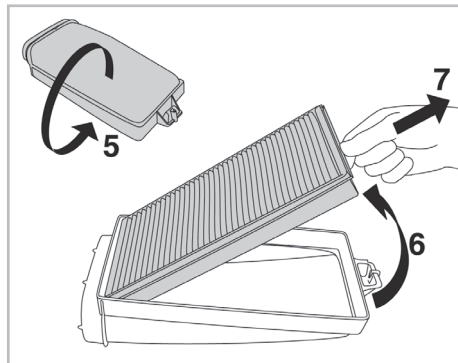

PROTECT

combined with active carbon

FOR
BMW

SERIES 7 (E65) A/C+ (11/01 >)

698857

FH905

CA

WANT TO KNOW MORE?